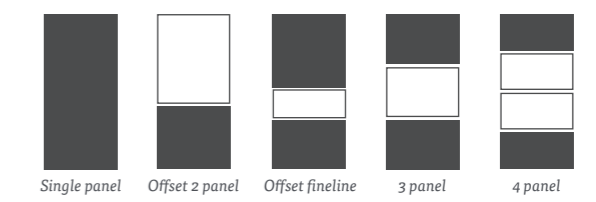

MADE FOR ANY SPACE

Wardrobes can be fitted from 1.1 to 5m wide with up to 6 doors, and can range from 1.1 to 2.49m high.

SOFT CLOSE
fitted as standard

DOOR FINISHES

GLASS / MIRROR

WOOD

FRAME FINISHES

DOOR STYLES