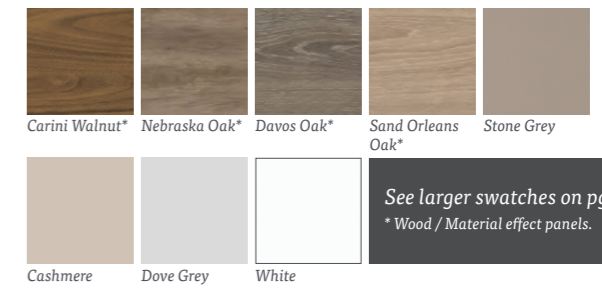

**SOFT
CLOSE**
*fitted as
standard*

Shown here: Four panel doors in Grey Mirror with our Cashmere frame.

DOOR FINISHES

GLASS / MIRROR

WOOD

FRAME FINISHES

DOOR STYLES

The Premium Mini's sleek frame is just 11.5 mm wide and made from aluminium.