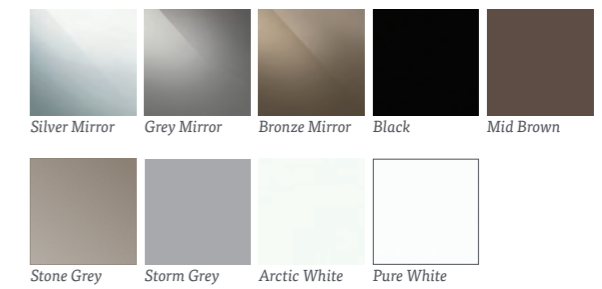

Shown here: 4 panel doors in Dove Grey Glass & Silver Mirror with our Dove Grey frame.

DOOR FINISHES

GLASS / MIRROR

WOOD

See larger swatches on pg 94.

* Wood / Material effect panels.

FRAME FINISHES

DOOR STYLES