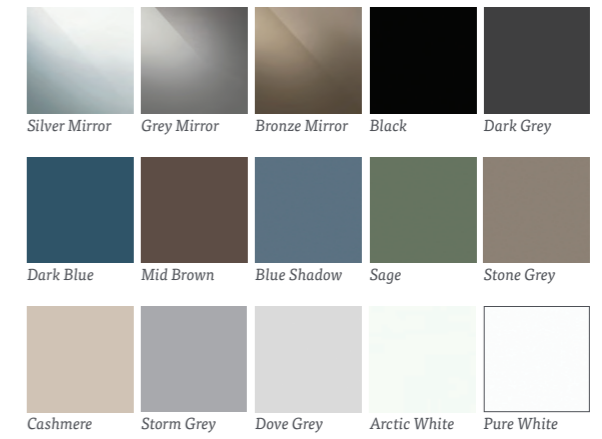

DOOR FINISHES

GLASS / MIRROR