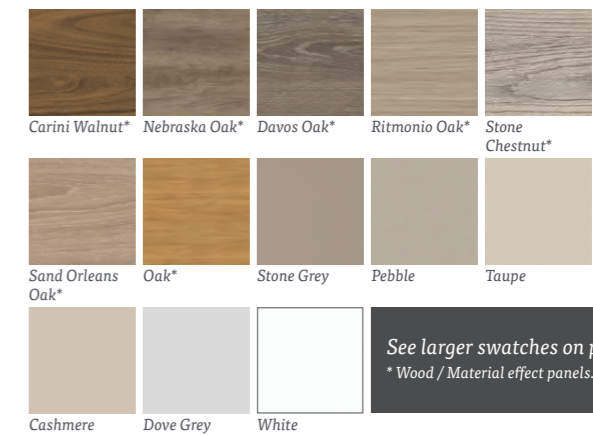

Shown here: Shelf & Hanger in Cashmere, paired with our Nebraska Oak end panel.

Position as many of the Tower Units anywhere inside your wardrobe.

Choose from shelf or drawer combinations to match your storage needs. For wide opening spaces build up multiple storage units.

AVAILABLE FINISHES

Bedroom

FURNITURE

DESIGNED TO COMPLEMENT BOTH OUR SLIDING AND HINGED WARDROBES, OUR COLLECTION OF FREE STANDING FURNITURE CAN BE COLOUR MATCHED TO YOUR DOOR OR WARDROBE INTERIOR CHOICE.