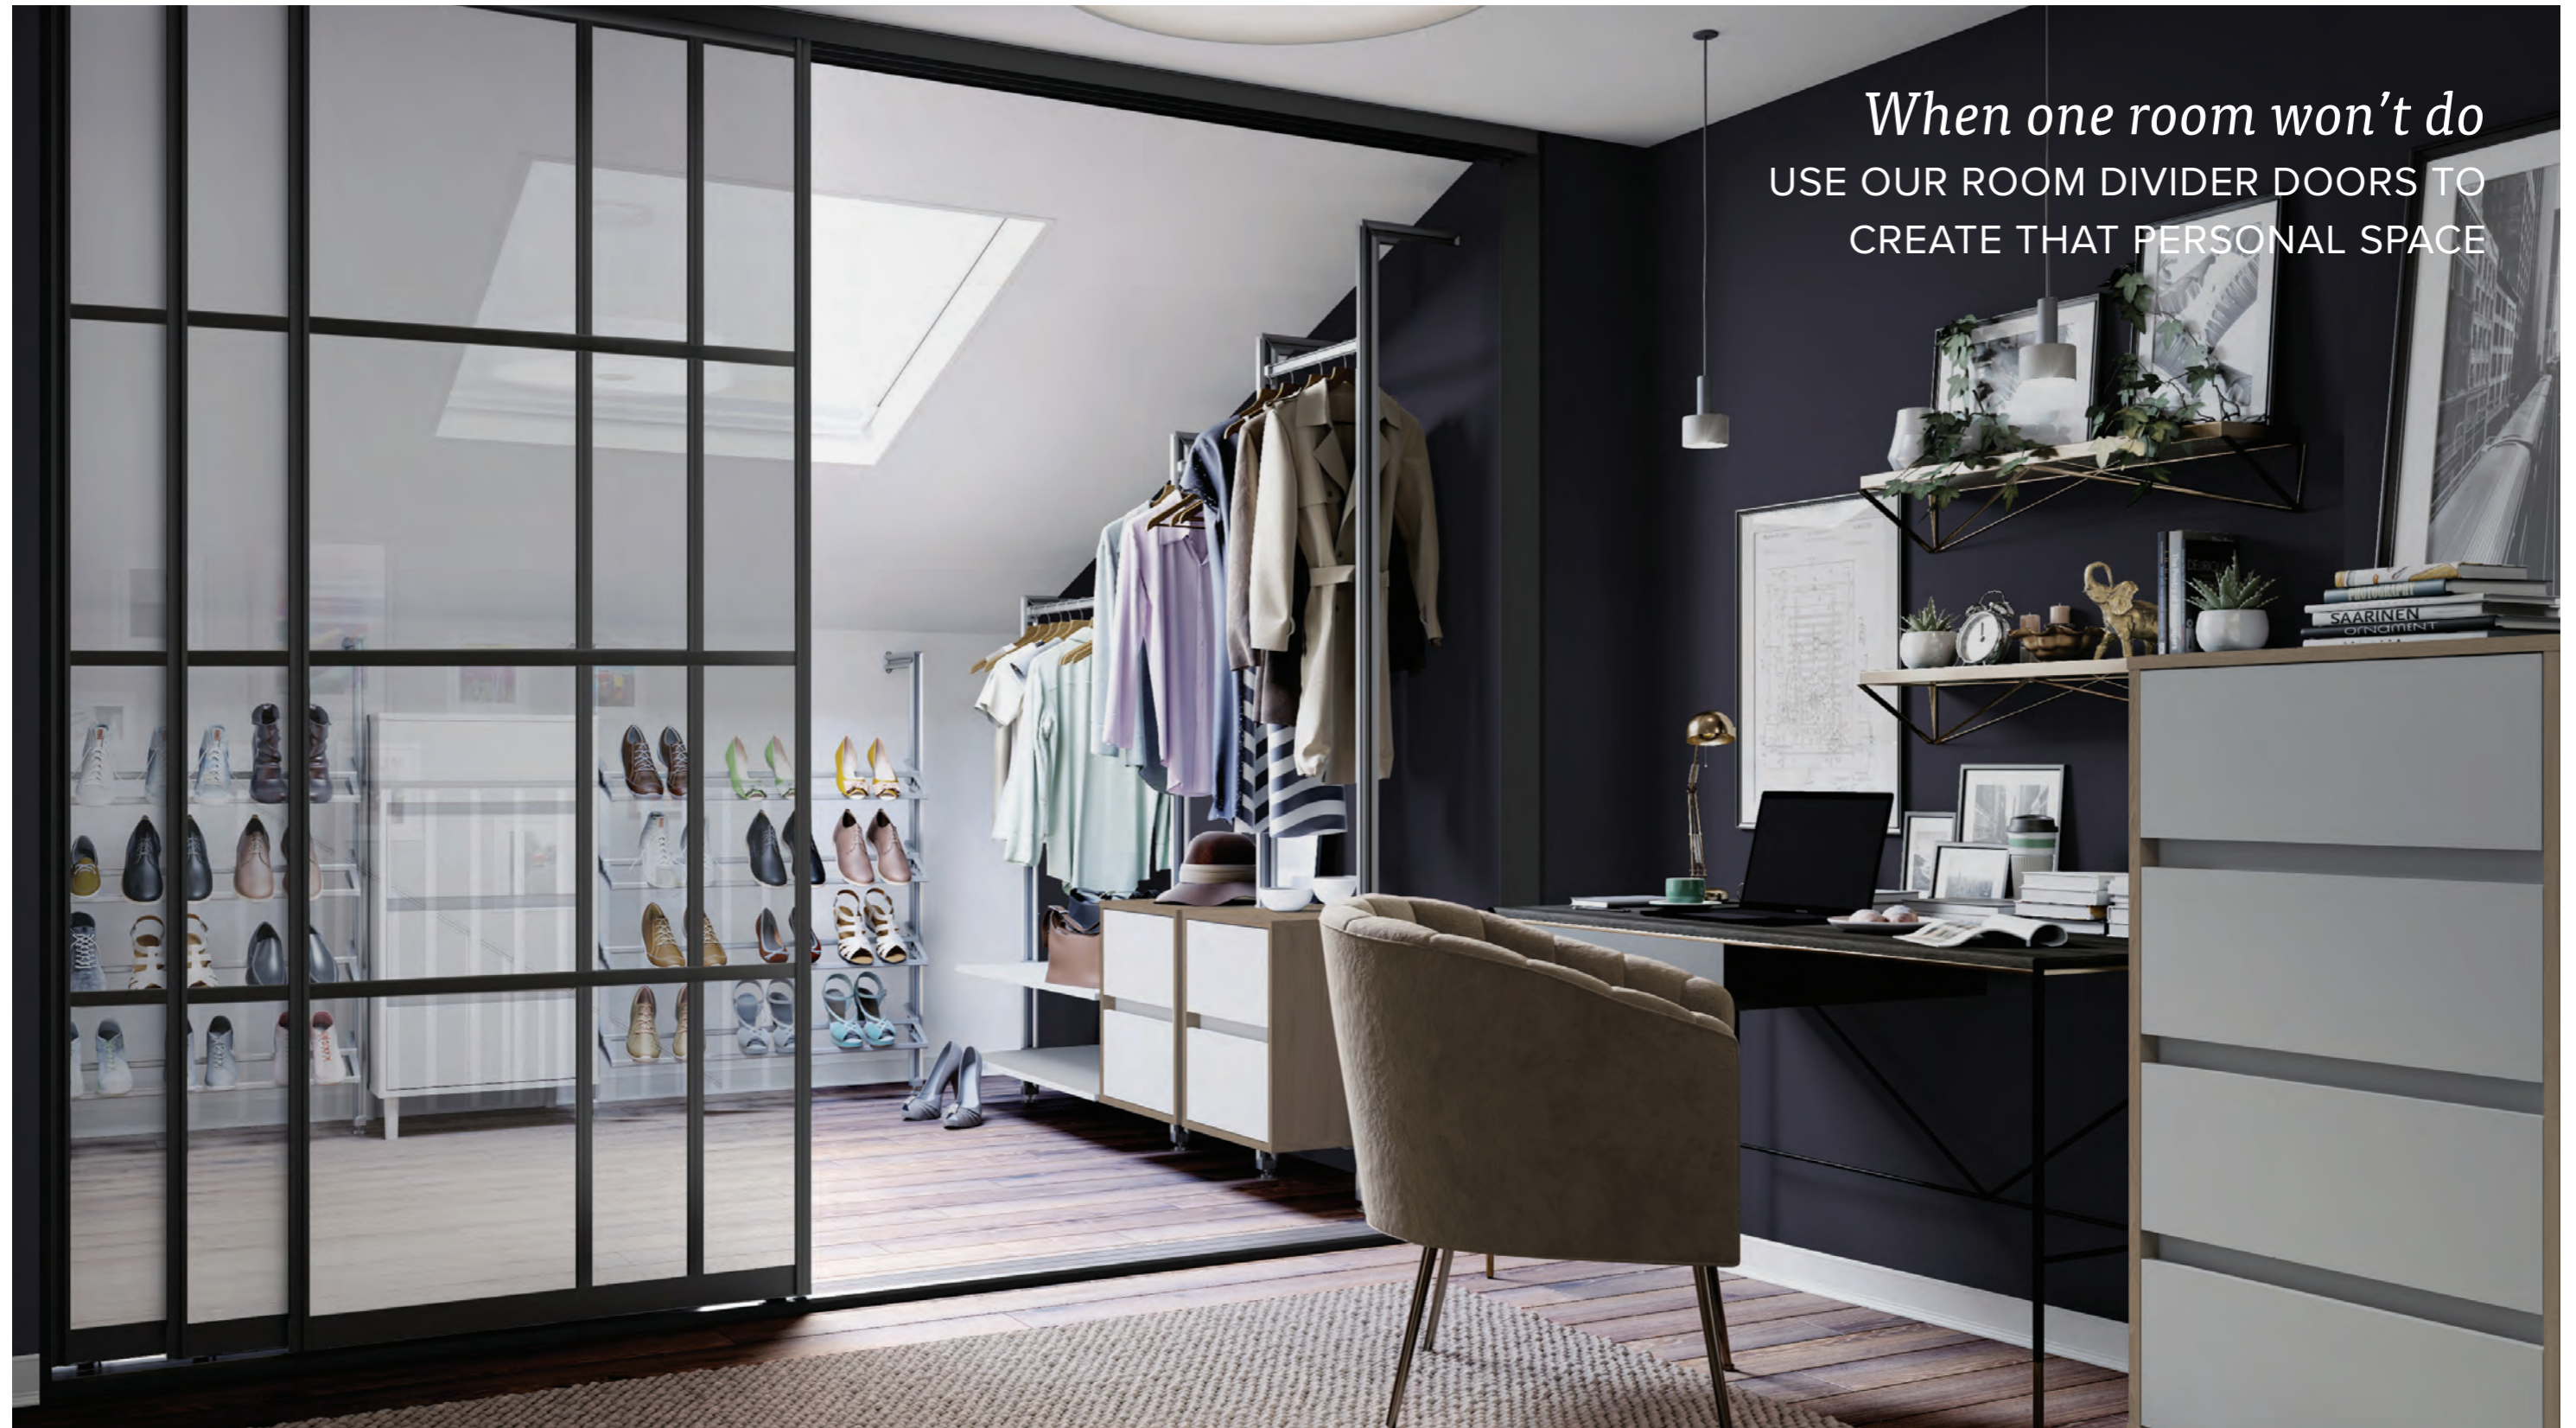

When one room won't do
USE OUR ROOM DIVIDER DOORS TO
CREATE THAT PERSONAL SPACE

Room Dividers are double sided and come with exclusive toughened glass finishes.

Shown here: 4 panel doors in Clear glass with our Matt Black frame.

Also showing: Premier Storage, see our full Wardrobe Interiors collection on pg 56.

MADE FOR ANY SPACE

Wardrobes can be fitted from 1.1 to 5m wide with up to 6 doors, and can range from 1.1 to 2.49m high.