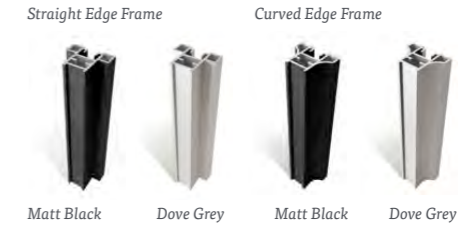

MADE FOR ANY SPACE

Wardrobes can be fitted from 1.1 to 5m wide with up to 6 doors, and can range from 1.1 to 2.49m high.

SOFT CLOSE
fitted as standard

DOOR FINISHES

GLASS / MIRROR

WOOD

FRAME FINISHES

DOOR STYLES