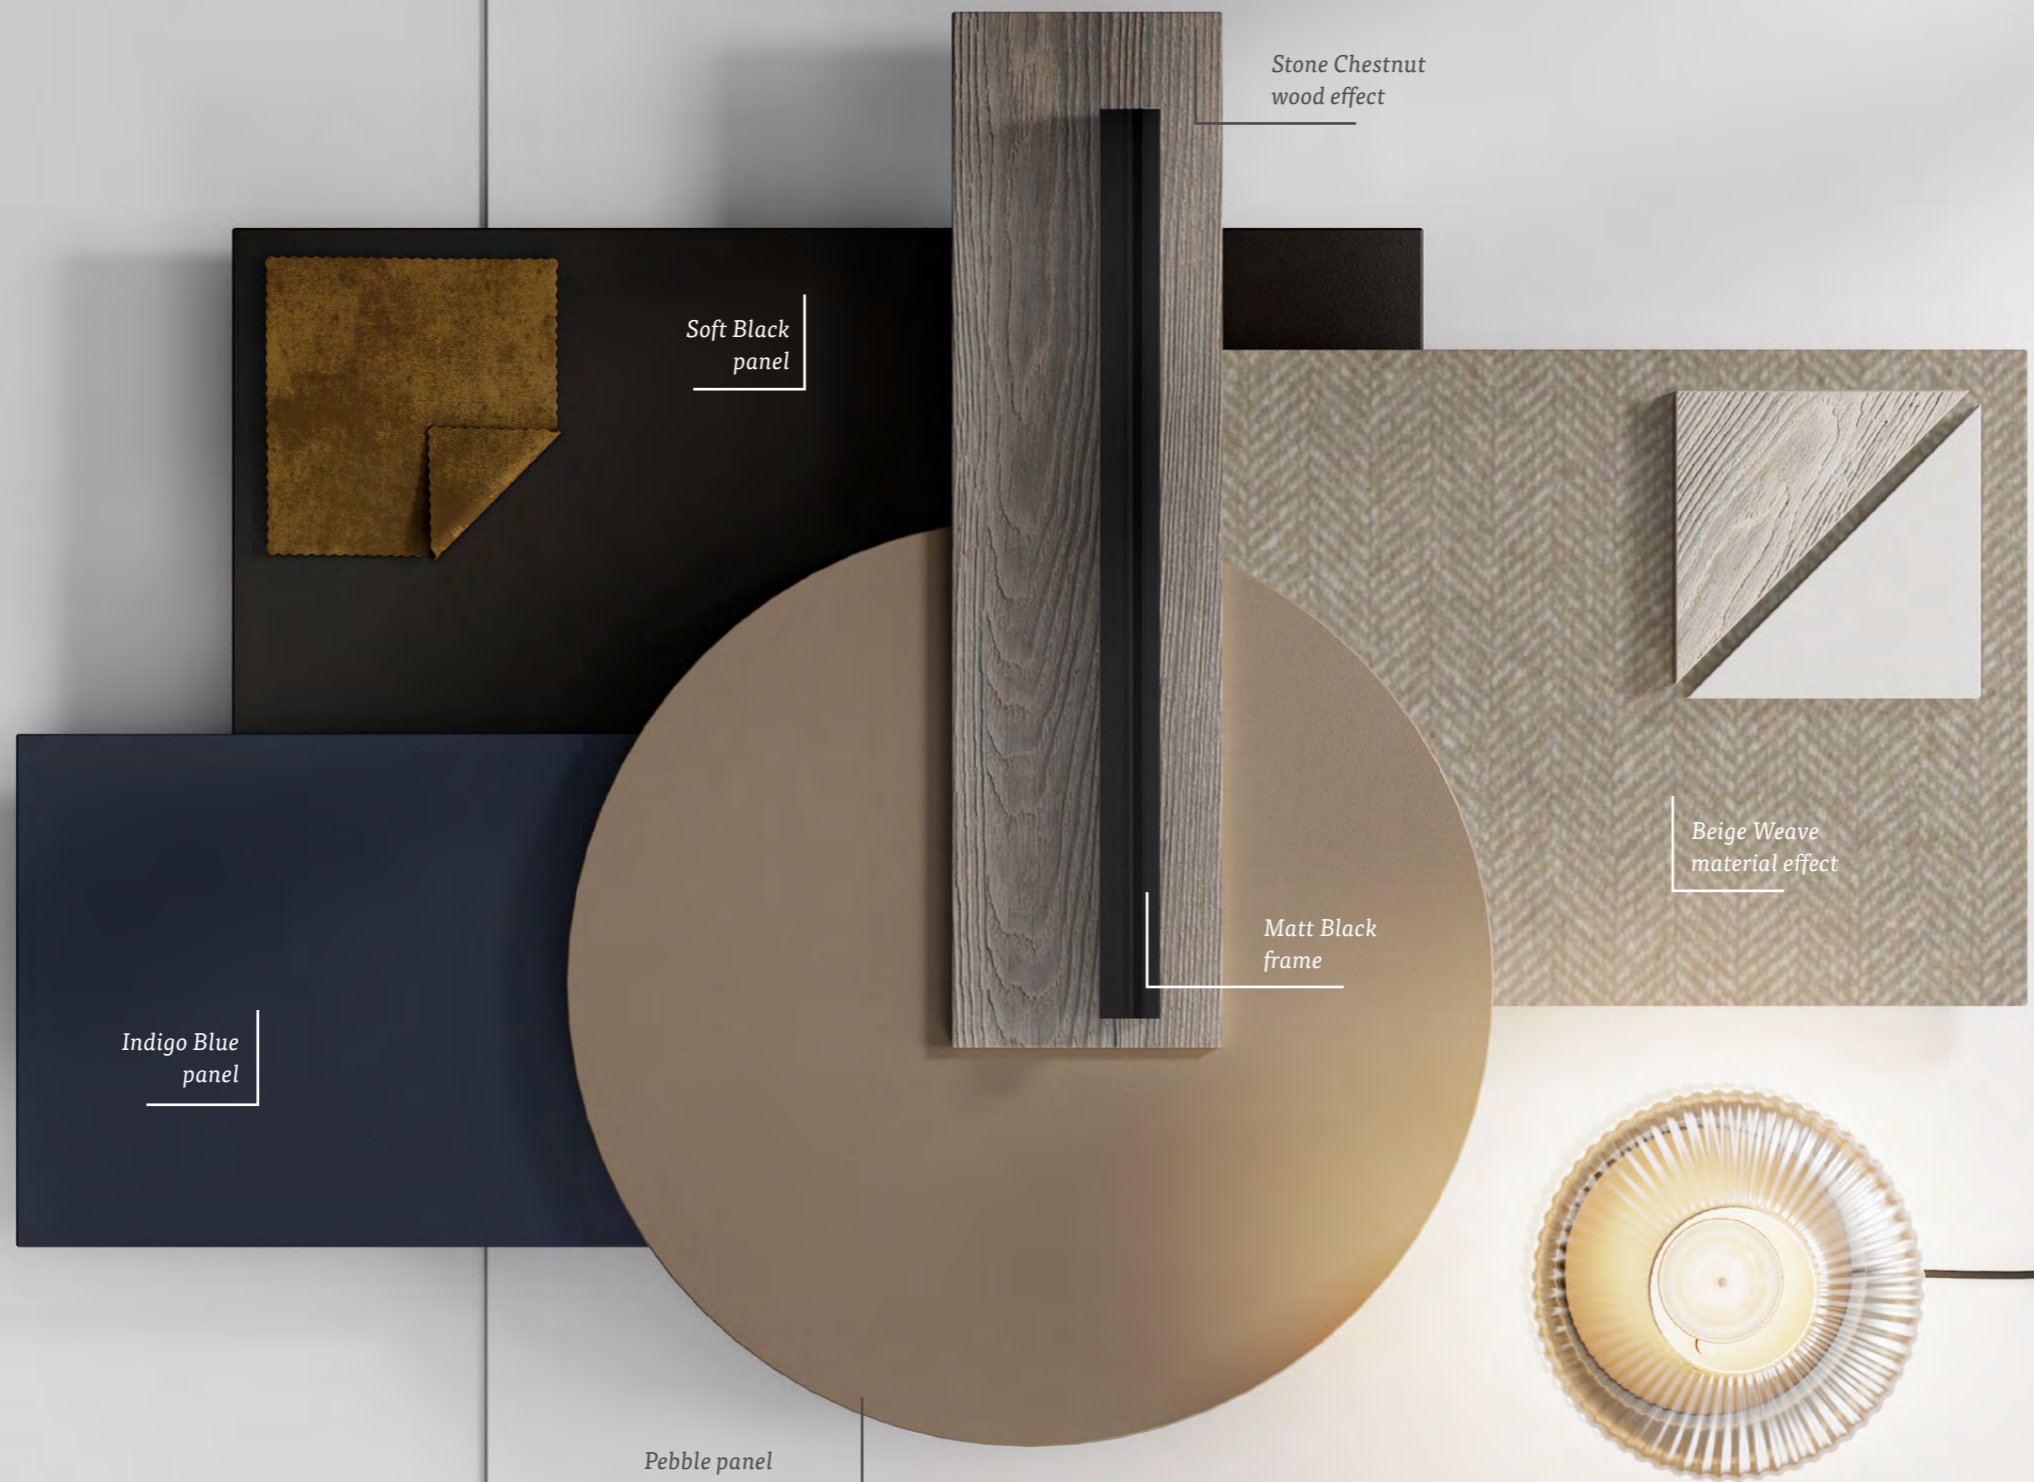

Soft Black panel

Stone Chestnut wood effect

Indigo Blue panel

Beige Weave material effect

Matt Black frame

Pebble panel

Entertain

THE BOLD HUES INVITE YOU TO CURATE THEM IN A PLAYFUL MANNER, BLENDING SOFT CURVES WITH HARD LINES. SET FREE YOUR AVANT-GARDE AND CREATE SOMETHING TRULY UNIQUE.