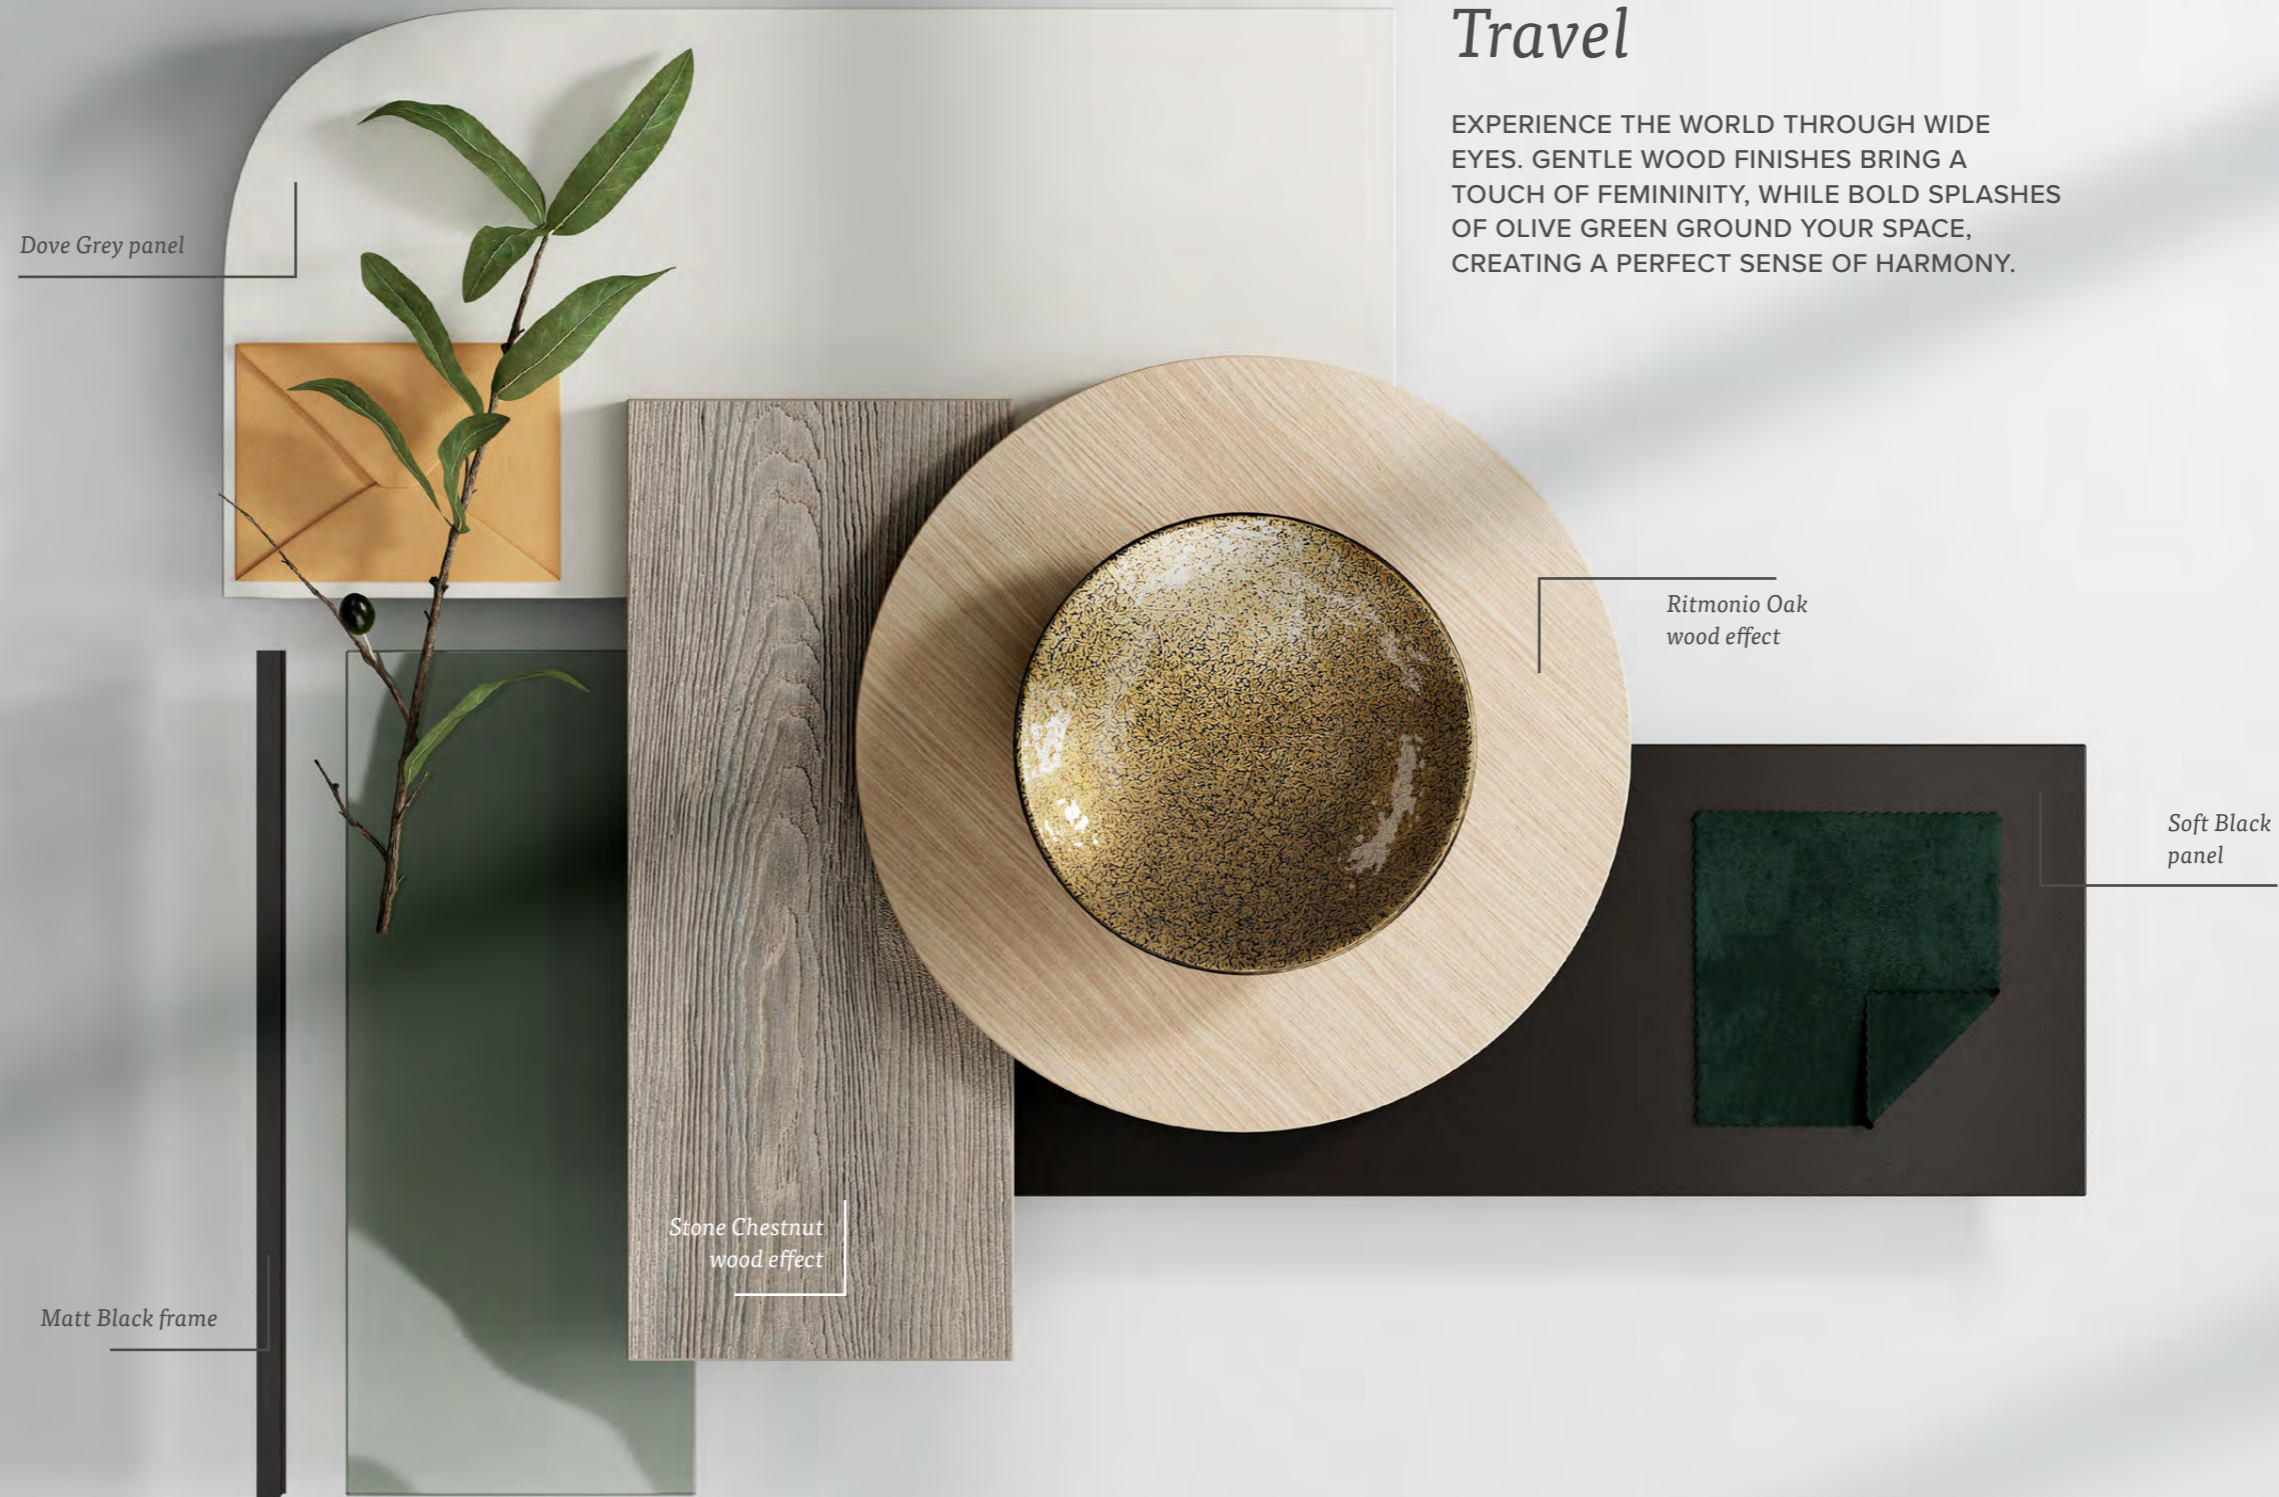

Travel

EXPERIENCE THE WORLD THROUGH WIDE EYES. GENTLE WOOD FINISHES BRING A TOUCH OF FEMININITY, WHILE BOLD SPLASHES OF OLIVE GREEN GROUND YOUR SPACE, CREATING A PERFECT SENSE OF HARMONY.

Dove Grey panel

Ritmonio Oak wood effect

Soft Black panel

Stone Chestnut wood effect

Matt Black frame