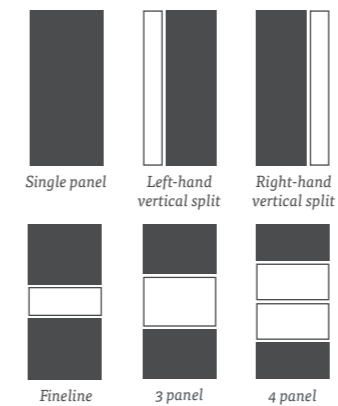

Shown here: Vertical 2 panel doors in Black glass & Silver Mirror with our Silver frame.

Break up Glass & Mirrored doors with a 4 panel design

Shown above: 4 panel doors in Sage glass with our Satin Silver frame.

WOOD

FRAME FINISHES

DOOR STYLES

Create this look anywhere

Wardrobes can be fitted from 1.1 to 5m wide with up to 6 doors, and can range from 1.1 to 2.49m high.

The Classic frame is 35mm wide and made from steel. Available in a large selection of matching finishes.