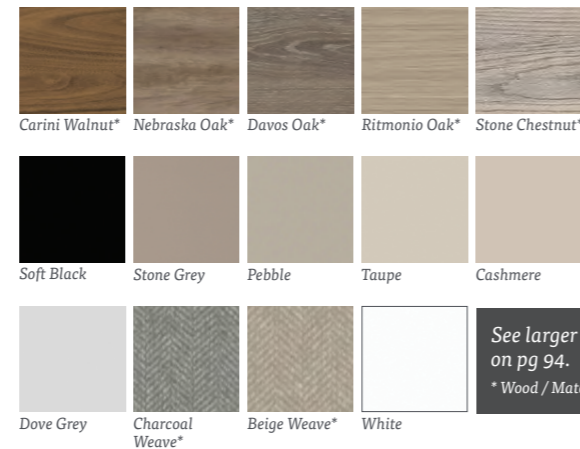

WOOD

See larger swatches on pg 94.
* Wood / Material effect panels.