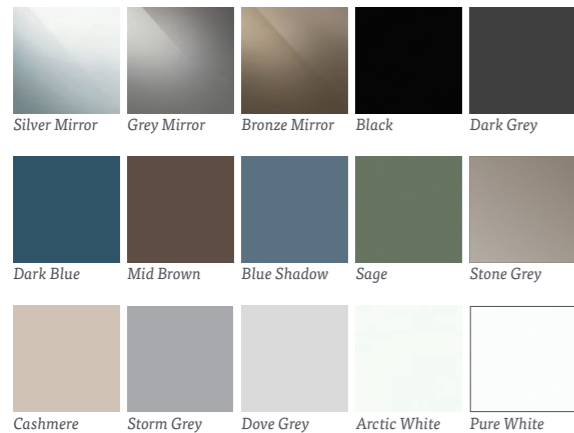

DOOR FINISHES

GLASS / MIRROR

WOOD

See larger swatches on pg 94.
* Wood / Material effect panels.

FRAME FINISHES

DOOR STYLES

Create this look anywhere

Wardrobes can be fitted from 1.1 to 5m wide with up to 6 doors, and can range from 1.1 to 2.49m high.