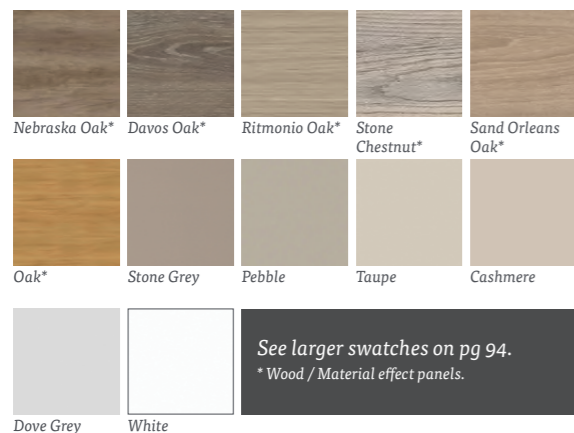

AVAILABLE FINISHES

What size space

DO YOU HAVE?

Our cut to size stanchions fit ceiling heights from 1.1 to 2.78m high, and can go as wide as you need them! Whether it's a small room or a large room, for a reach-in wardrobe or for a walk-in closet - find the perfect storage to fit your space. To help you out, we've made a few suggestions to the right.

Great for coat-rooms or under stairs. From 0.8 - 1.8m wide and up to 2.78m high.

Ideal for a small bedroom or spare rooms. From 1.3 - 2.3m wide and up to 2.78m high.

High storage for all those xmas decorations only need once a year! From 0.8 - 1.8m wide and up to 2.78m high.

Our larger kits are perfect for bedrooms that need more storage. From 2.4 - 3.35m wide and up to 2.78m high.