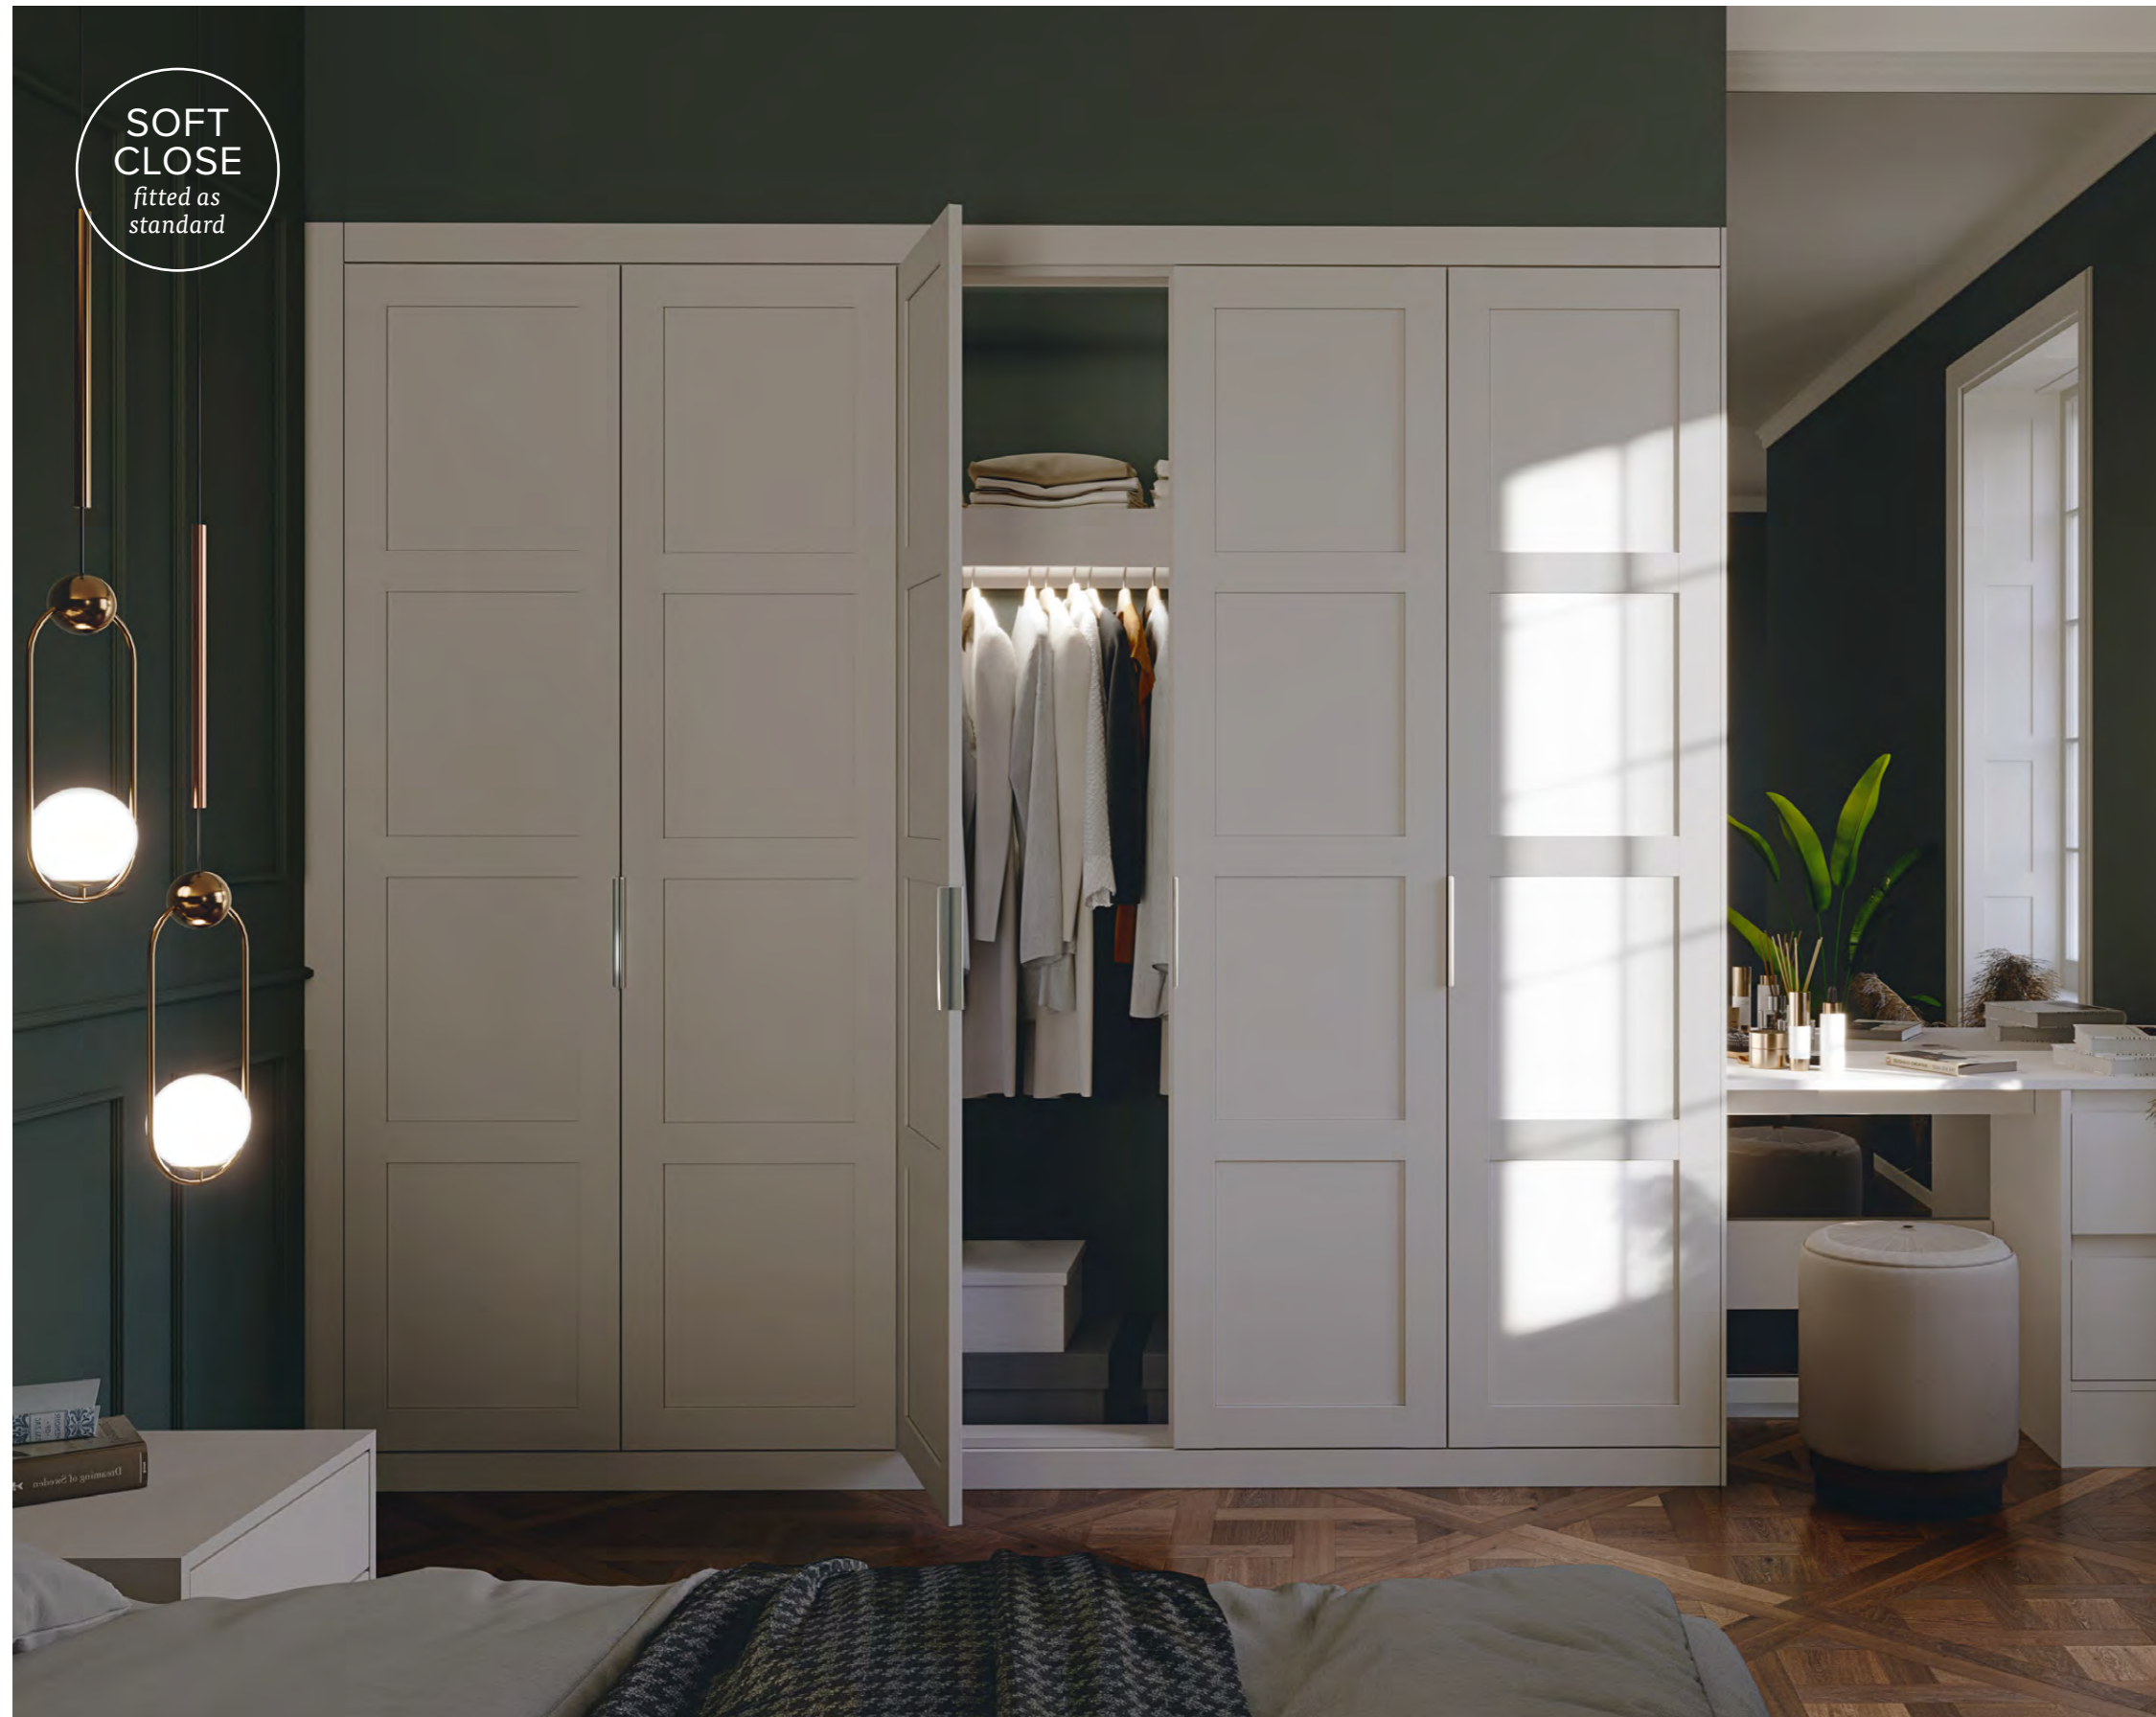

SOFT CLOSE
fitted as standard

DOOR FINISHES

SINGLE PANEL

See larger swatches on pg 94.
* Wood / Material effect panels.
** Super Matt finish.

4 PANEL SHAKER

See larger swatches on pg 94.
All 4 Panel Shaker doors are a Super Matt finish.

DOOR STYLES

HANDLE STYLES

See pg 95 for detailed information on available handle finishes & sizes (Images shown below not to scale.)

HANDLE FINISHES

Shown here: 4 panel Shaker doors in Dove Grey with our Edge Straight handle in Inox.