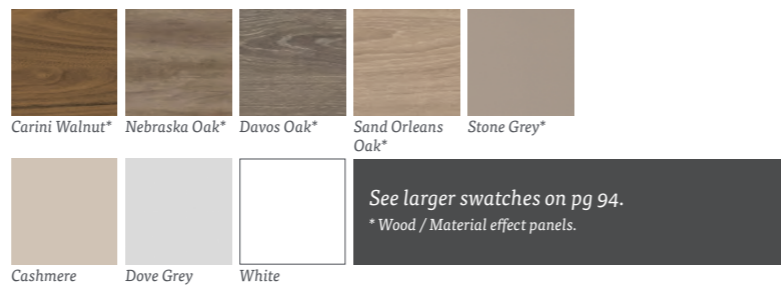

DOOR FINISHES

GLASS / MIRROR

WOOD

FRAME FINISHES

DOOR STYLES

Create this look anywhere

Wardrobes can be fitted from 1.1 to 5m wide with up to 6 doors, and can range from 1.1 to 2.49m high.