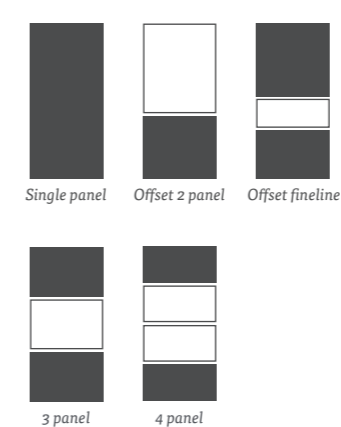

Shown here: Offset Finline doors in Bronze Mirror & Soft Black panel with our Matt Black frame.

Shown above: Offset 2 panel in Dove Grey glass & Charcoal Weave with our Matt Black frame.

Shown right: Single panel in Storm Grey glass with our Dove Grey frame.
Also showing: Premier Storage, see our full Wardrobe Interiors collection on pg 56.

Shown here: Offset 2 panel doors in Dove Grey glass & Stone Chestnut panel with our Matt Black frame.

DOOR FINISHES

GLASS / MIRROR

WOOD

See larger swatches on pg 94.
* Wood / Material effect panels.

FRAME FINISHES

DOOR STYLES

Create this look anywhere

Wardrobes can be fitted from 1.1 to 5m wide with up to 6 doors, and can range from 1.1 to 2.49m high.

Deluxe Shaker

SLIDING DOORS

The Deluxe Shaker range is a timeless design that offers the flexibility to create a contemporary or traditional style. Choose from a variety of glass, mirror and panel options to create your desired look.