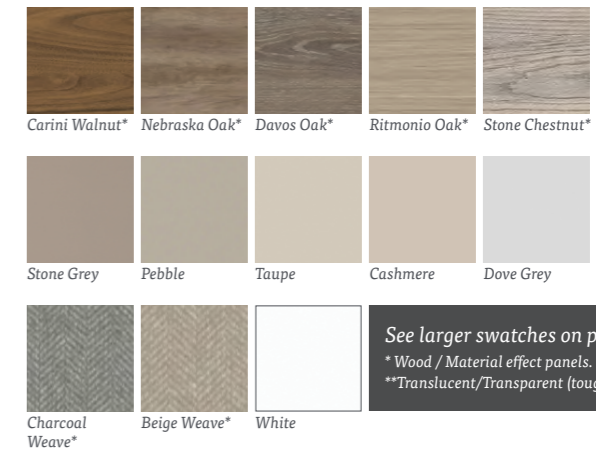

SOFT CLOSE
fitted as standard

DOOR FINISHES

GLASS / MIRROR

WOOD

FRAME FINISHES

DOOR STYLES